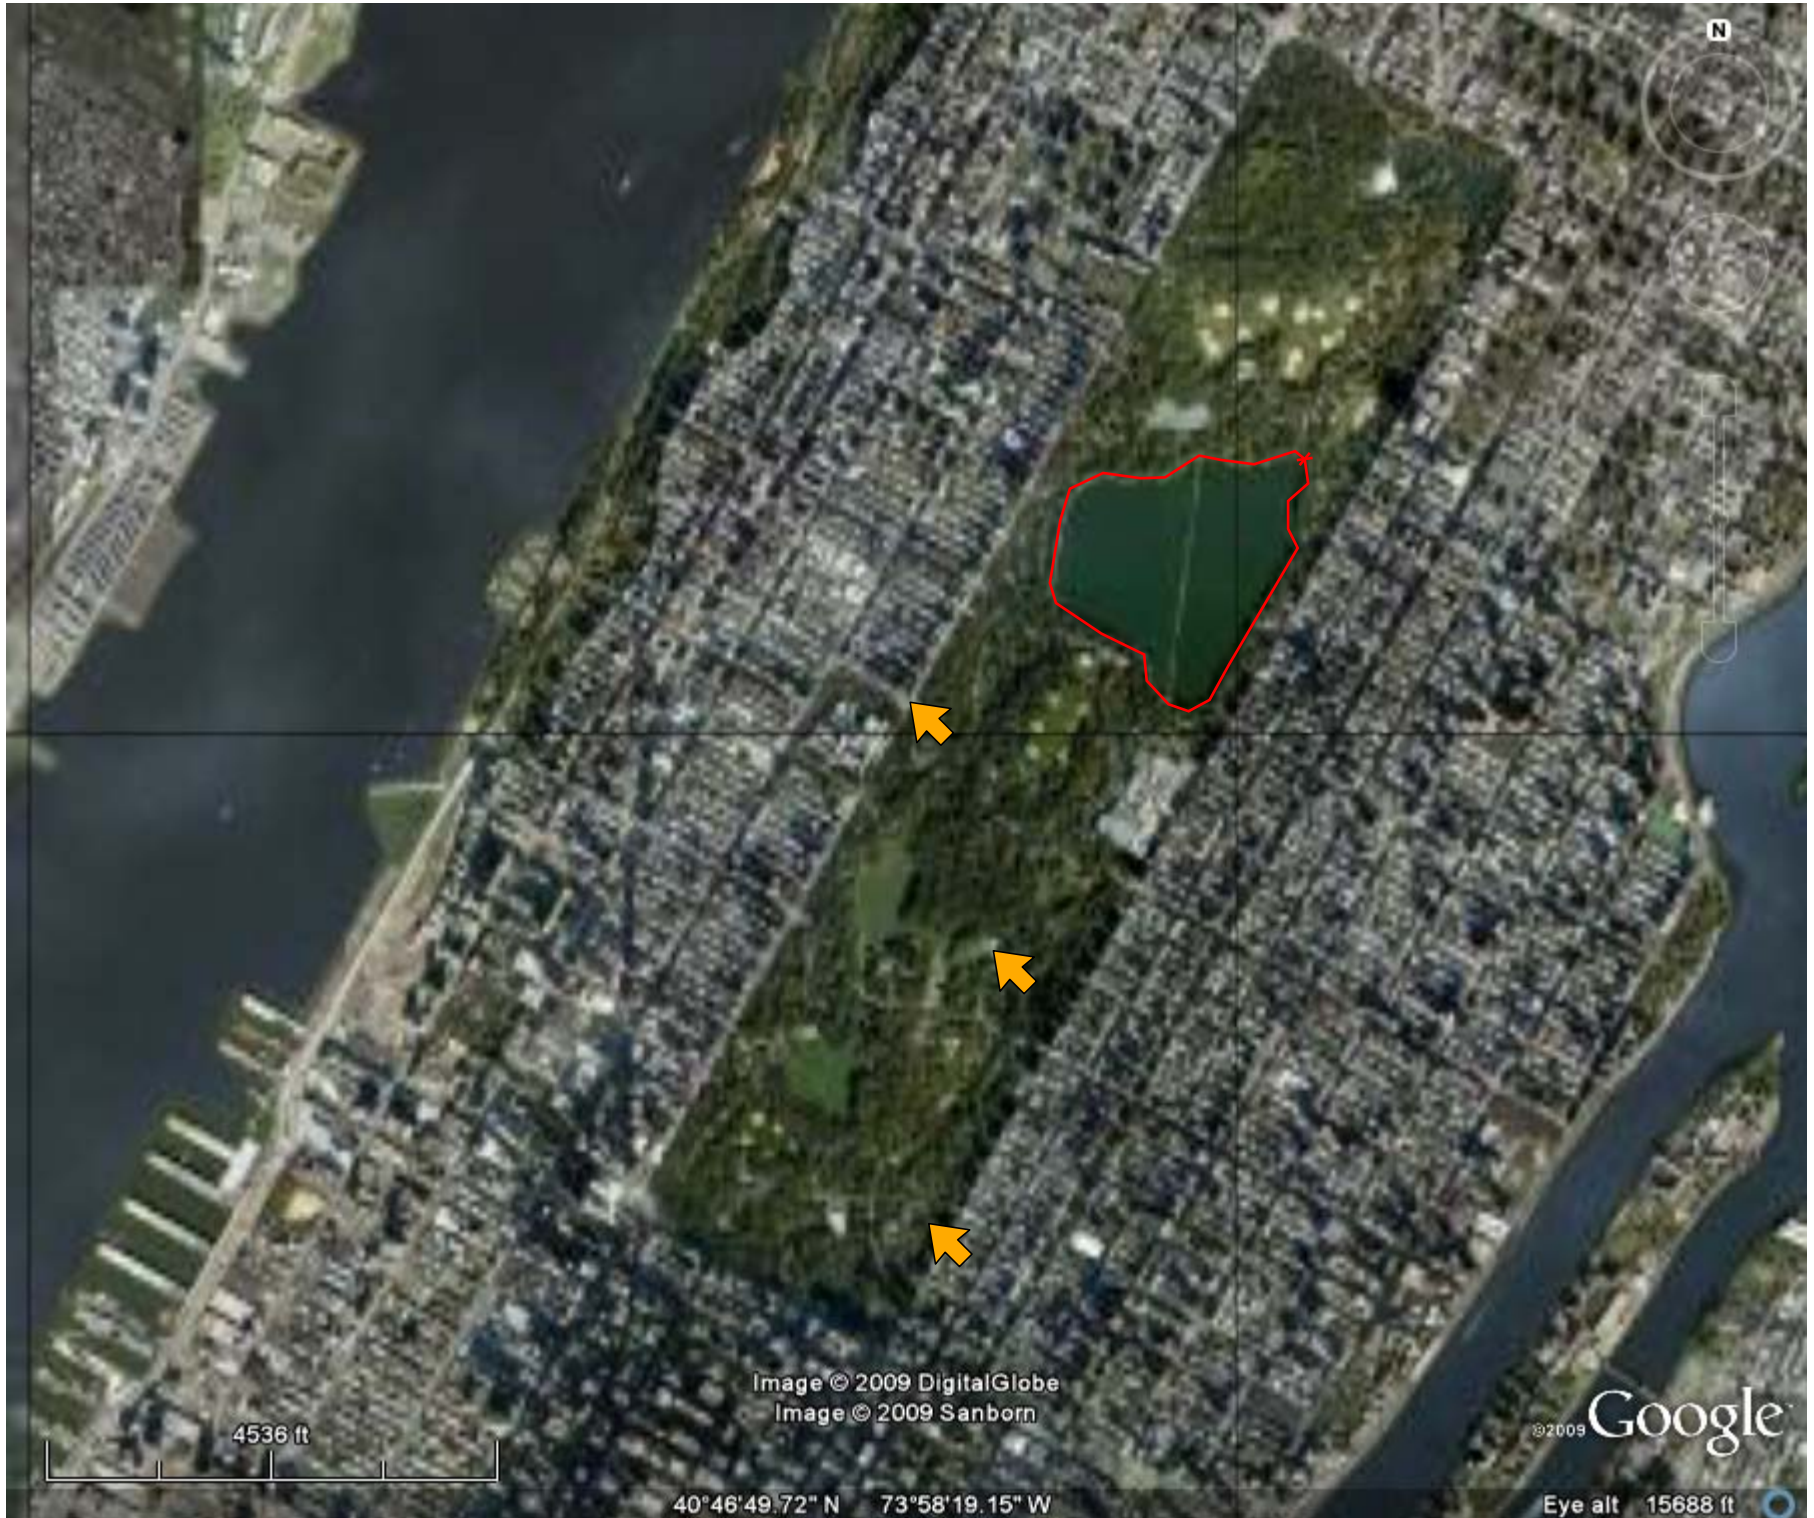

40°45'48.55" N 73°58'40.15" W

Image © 2009 DigitalGlobe
Image © 2009 Sanborn

©2009 Google

4536 ft

40°46'49.72" N 73°58'19.15" W

Eye alt 15688 ft